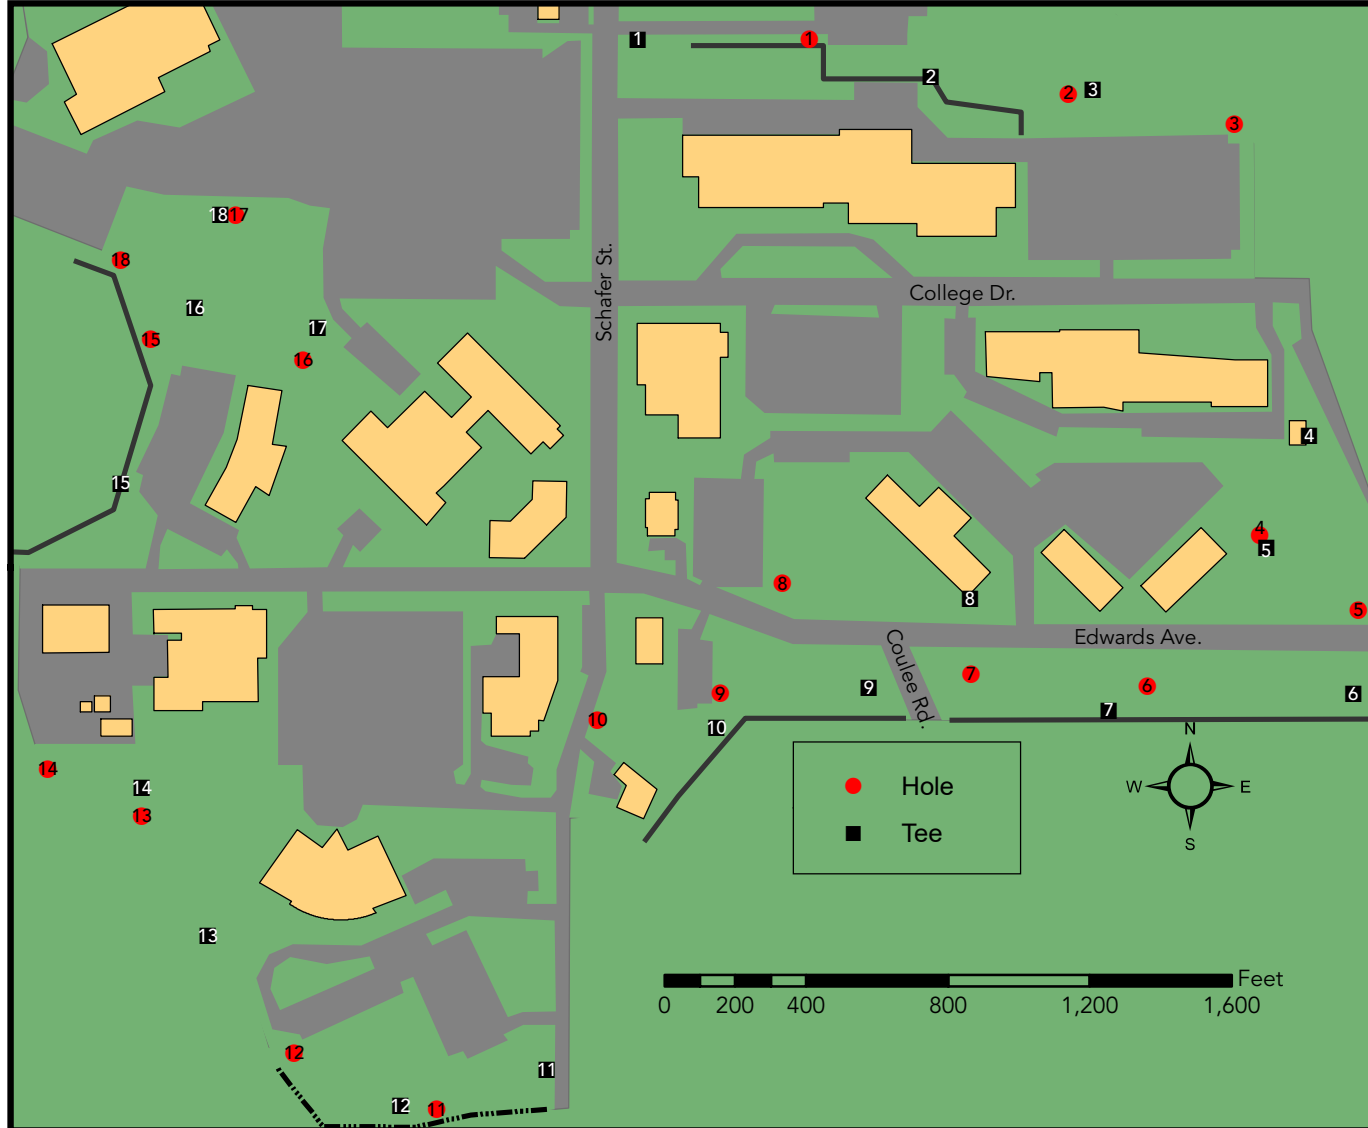

BSC Disc Golf Course

Hole	Feet	Meters
1	322	98
2	273	83
3	276	84
4	237	72
5	213	65
6	393	120
7	274	84
8	351	107
9	288	88
10	210	64
11	213	65
12	234	71
13	252	77
14	203	62
15	292	89
16	238	73
17	265	81
18	218	66

The BSC Disc Golf Course is open to the public daily from dawn to dusk. Please remember that Bismarck State College is a tobacco and alcohol free campus.

Course provided by the BSC Student Government Association